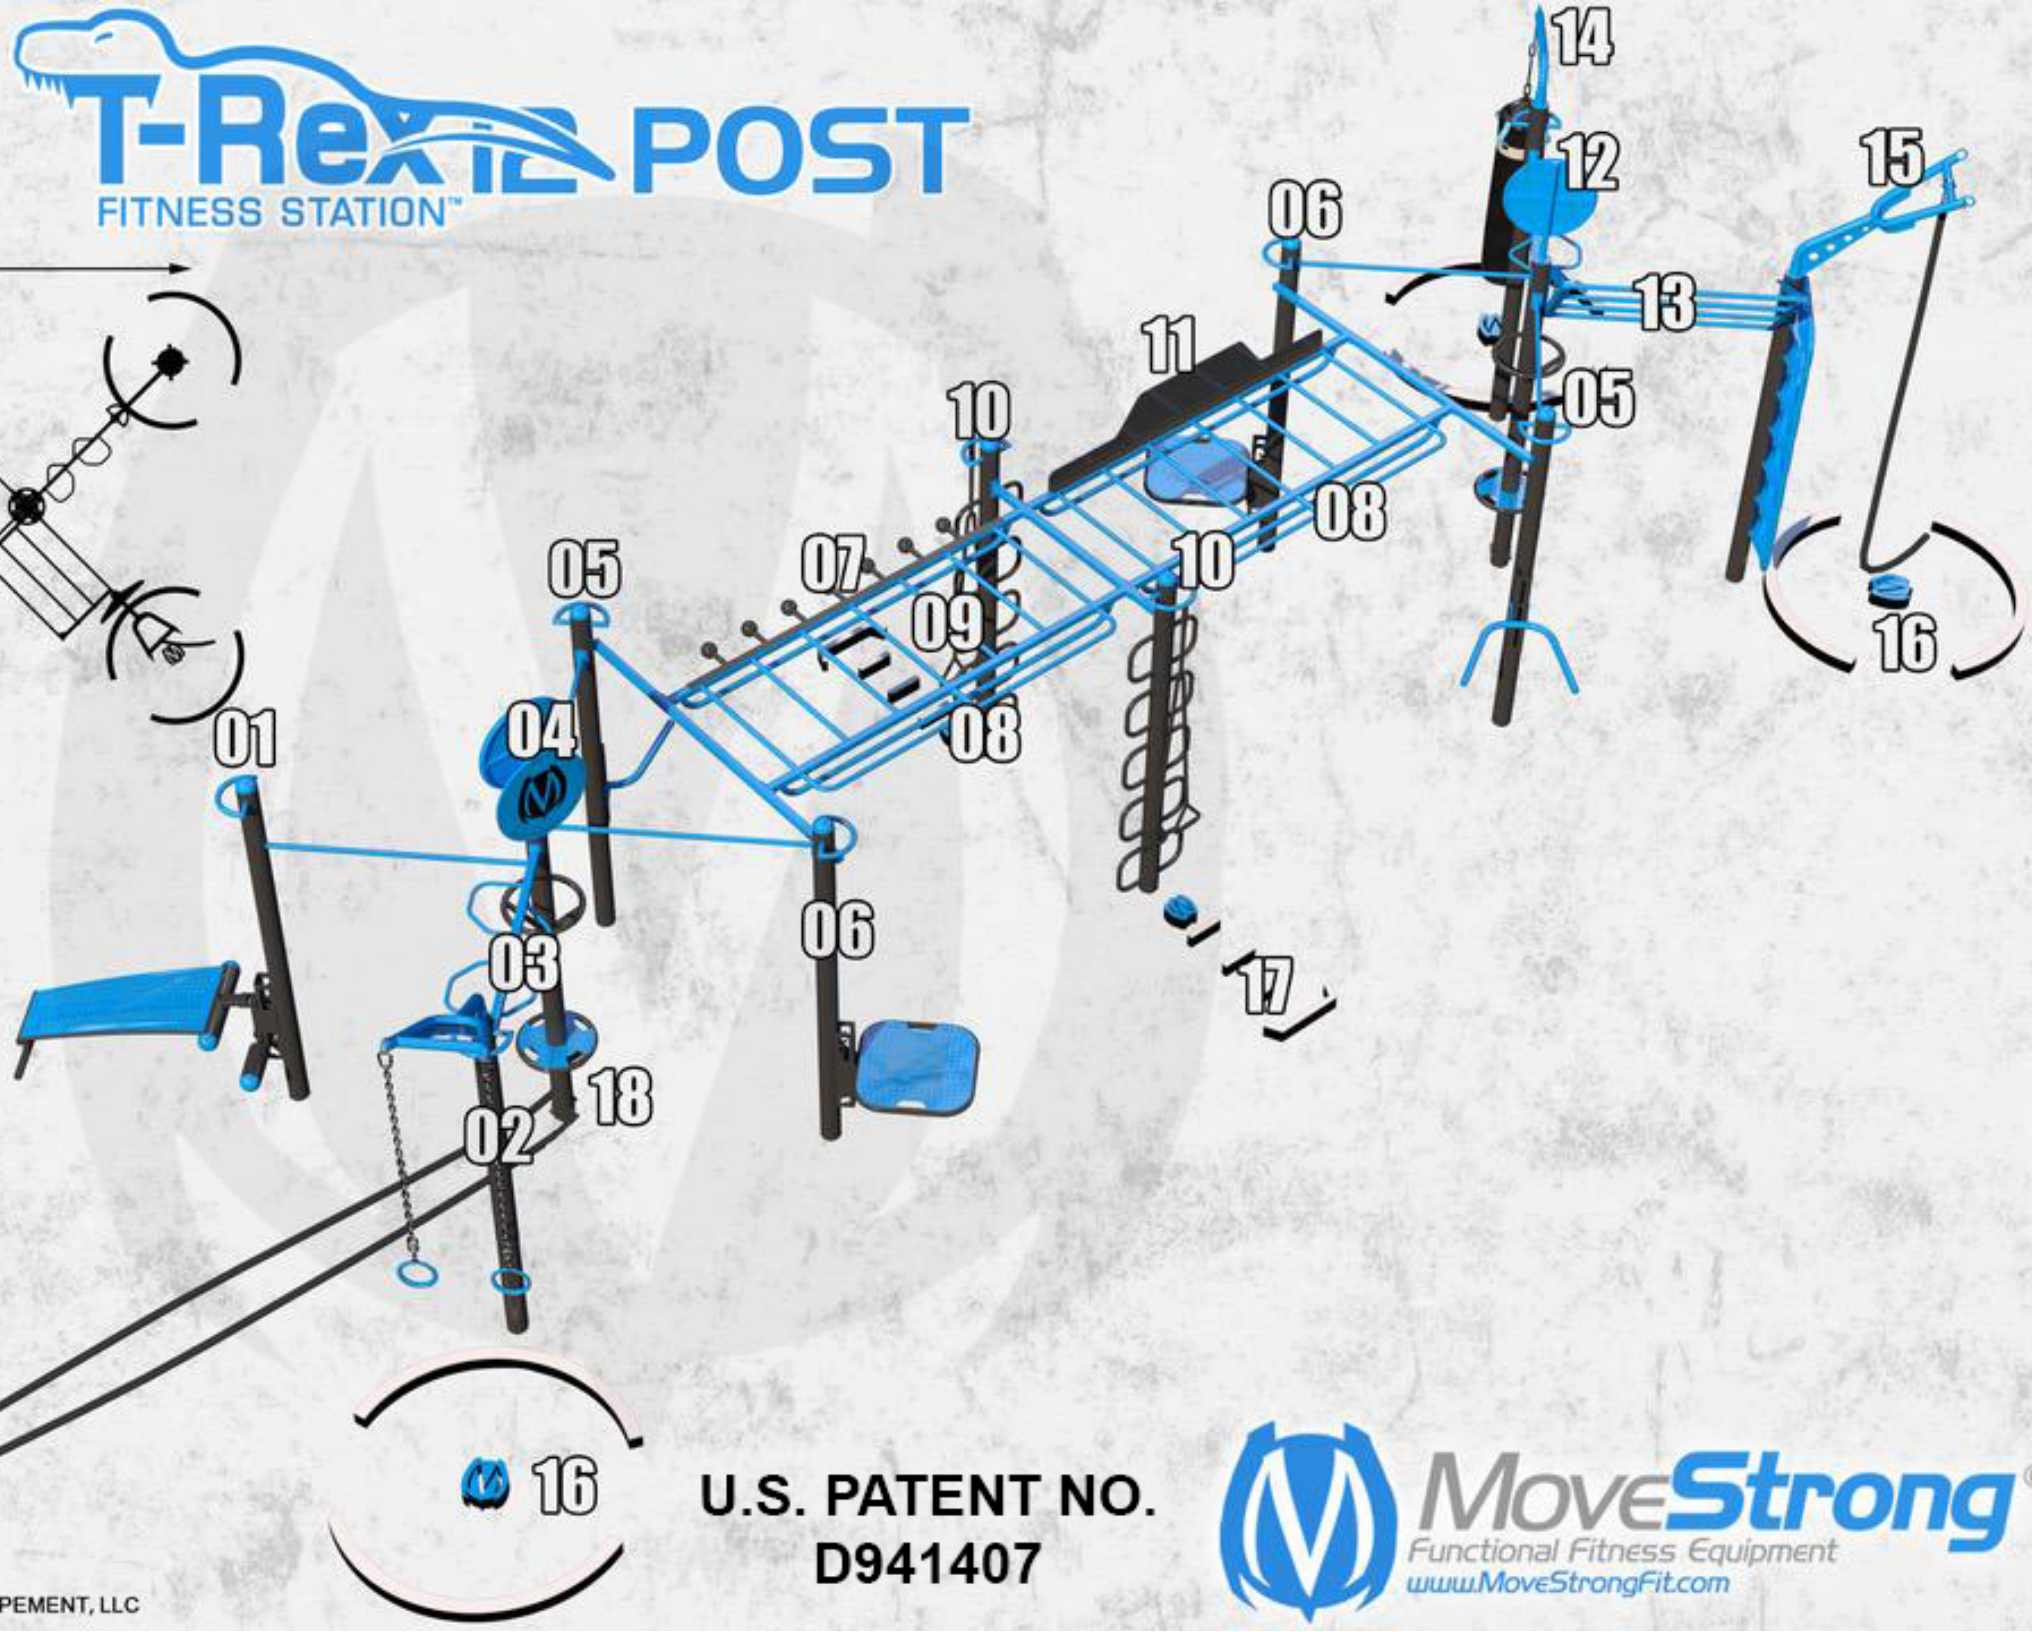

T-Rex POST

FITNESS STATION™

- 01-Standard Post w' ADJ. AB Board
- 02-Standard Post w' Y-Extender & Rings
- 03-Ergo Handle Pull-Up Bars
- 04-Center Post w' Dual Med Ball Target
- 05-Standard Post w' ADJ. Dip
- 06-Standard Post w' ADJ. Step
- 07-Globe Grips
- 08-Side Rail Pull-Up Bars
- 09-Monkey Bar Bridge with Lower Rails
- 10-Loop Post w' Elevate Rope Trainer
- 11-Cliff Hanger
- 12-Center Post w' Single Med Ball Target
- 13-Climbing Bars
- 14-Standard Post w' Extension Hanger & Heavy Bag
- 15-Kick Plate Post w' Y-Extender & Rope
- 16-Floor Graphic 6' Training Zone
- 17-Floor Graphic Elevate Trainer Graphic
- 18-Battle Rope Anchor

U.S. PATENT NO.
D941407

T-REX FITNESS STATION POST

- 01-Standard Post w' ADJ. AB Board
- 02-Stansard Post w' Y-Extender & Rings
- 03-Ergo Handle Pull-Up Bars
- 04-Center Post w' Dual Med Ball Target
- 05-Standard Post w' ADJ. Dip
- 06-Stansard Post w' ADJ. Step
- 07-Globe Grips
- 08-Side Rail Pull-Up Bars
- 09-Monkey Bar Bridge with Lower Rails

- 10-Loop Post w' Elevate Rope Trainer
- 11-Cliff Hanger
- 12-Center Post w' Single Med Ball Target
- 13-Climbing Bars
- 14-Standard Post w' Extension Hanger & Heavy Bag
- 15-Kick Plate Post w' Y-Extender & Rope
- 16-Floor Graphic 6' Training Zone
- 17-Floor Graphic Elevate Trainer Graphic
- 18- Battle Rope Anchor