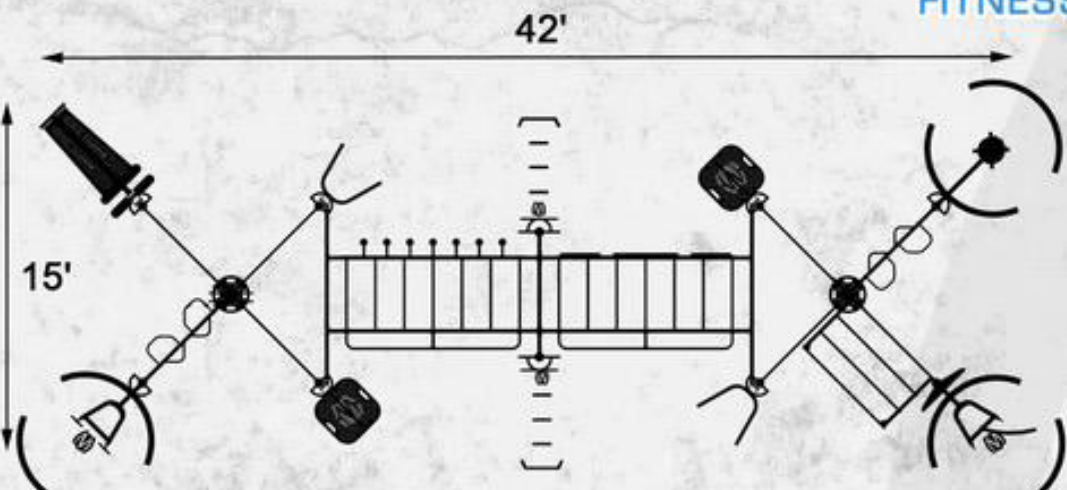

T-Rex POST

FITNESS STATION™

- 01-Standard Post w' ADJ. AB Board
- 02-Standard Post w' Y-Extender & Rings
- 03-Ergo Handle Pull-Up Bars
- 04-Center Post w' Dual Med Ball Target
- 05-Standard Post w' ADJ. Dip
- 06-Standard Post w' ADJ. Step
- 07-Globe Grips
- 08-Side Rail Pull-Up Bars
- 09-Monkey Bar Bridge with Lower Rails
- 10-Loop Post w' Elevate Rope Trainer
- 11-Cliff Hanger
- 12-Center Post w' Single Med Ball Target
- 13-Climbing Bars
- 14-Standard Post w' Extension Hanger & Heavy Bag
- 15-Kick Plate Post w' Y-Extender & Rope
- 16-Floor Graphic 6' Training Zone
- 17-Floor Graphic Elevate Trainer Graphic
- 18-Battle Rope Anchor

U.S. PATENT NO.
D941407

T-REX FITNESS STATION POST

- 01-Standard Post w' ADJ. AB Board
- 02-Stansard Post w' Y-Extender & Rings
- 03-Ergo Handle Pull-Up Bars
- 04-Center Post w' Dual Med Ball Target
- 05-Standard Post w' ADJ. Dip
- 06-Stansard Post w' ADJ. Step
- 07-Globe Grips
- 08-Side Rail Pull-Up Bars
- 09-Monkey Bar Bridge with Lower Rails

- 10-Loop Post w' Elevate Rope Trainer
- 11-Cliff Hanger
- 12-Center Post w' Single Med Ball Target
- 13-Climbing Bars
- 14-Standard Post w' Extension Hanger & Heavy Bag
- 15-Kick Plate Post w' Y-Extender & Rope
- 16-Floor Graphic 6' Training Zone
- 17-Floor Graphic Elevate Trainer Graphic
- 18- Battle Rope Anchor