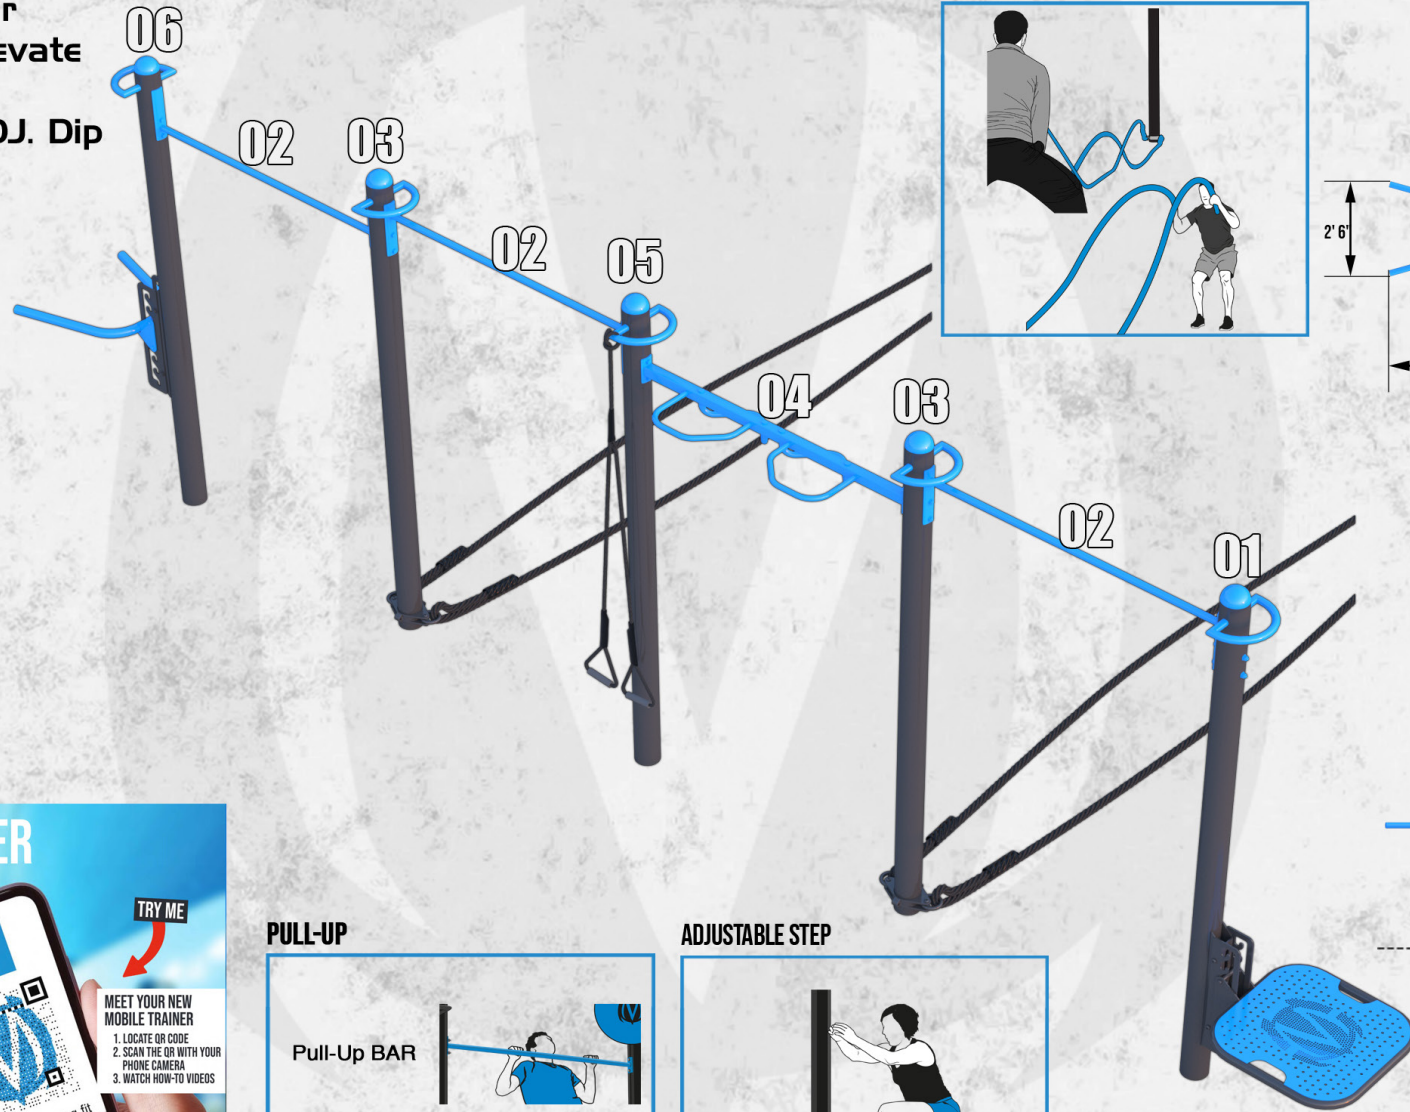

T-Rex InLine

FITNESS STATION™

- 01- Standard Post w' ADJ. Step
- 02- Pull-Up Bar
- 03- Standard Post w' Battle Rope
- 04- Ergo-Grip Pull-Up Bar
- 05- Standard Post w' Elevate Rope Trainer
- 06- Standard Post w' ADJ. Dip

BATTLE ROPES

TOP VIEW

DIP BARS

SIDE VIEW

NEW MOBILE TRAINER

TRY ME

MEET YOUR NEW MOBILE TRAINER

1. LOCATE QR CODE
2. SCAN THE QR WITH YOUR PHONE CAMERA
3. WATCH HOW-TO VIDEOS

OR SCAN INSTRUCTIONAL DECALS FOR EVERY FITNESS STATION

<https://movestrongfit.com>

MoveStrongFit

MADE IN THE U.S.

Live Life. Move!

USE AT YOUR OWN R!

PULL-UP

ADJUSTABLE STEP

U.S. Patent No. D941407

T-Rex InLine

FITNESS STATION™

- 01-** Standard Post w' ADJ. Step
- 02-** PULL-UP BAR
- 03-** Standard Post w' Battle Rope
- 04-** ERGO-GRIP PULL-UP BAR
- 05-** Standard Post w' Elevate Rope Trainer
- 06-** Standard Post w' ADJ. Dip