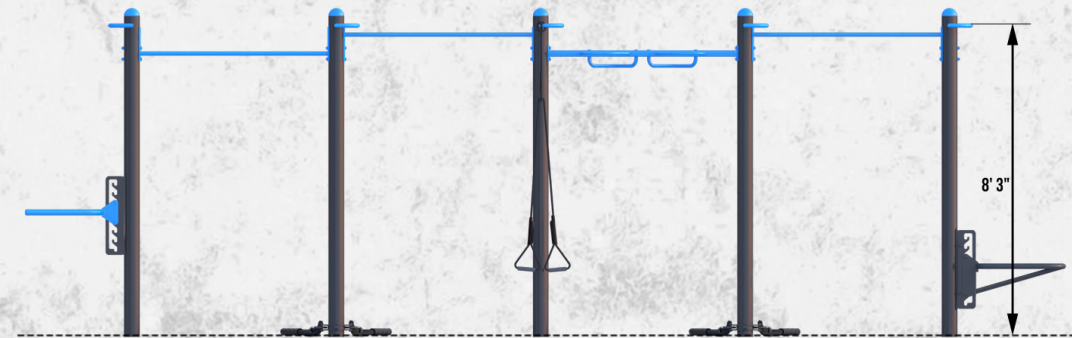

T-Rex InLine

FITNESS STATION™

- 01- Standard Post w' ADJ. Step
- 02- Pull-Up Bar
- 03- Standard Post w' Battle Rope
- 04- Ergo-Grip Pull-Up Bar
- 05- Standard Post w' Elevate Rope Trainer
- 06- Standard Post w' ADJ. Dip

BATTLE ROPES

TOP VIEW

DIP BARS

SIDE VIEW

NEW MOBILE TRAINER

TRY ME

MEET YOUR NEW MOBILE TRAINER

1. LOCATE QR CODE
2. SCAN THE QR WITH YOUR PHONE CAMERA
3. WATCH HOW-TO VIDEOS