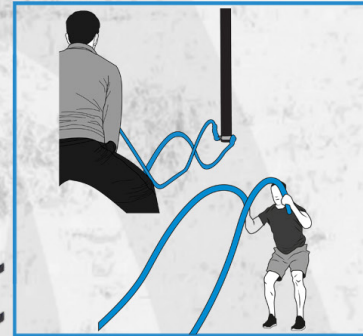

T-Rex InLine

FITNESS STATION™

- 01- Standard Post w' ADJ. Step
- 02- Pull-Up Bar
- 03- Standard Post w' Battle Rope
- 04- Ergo-Grip Pull-Up Bar
- 05- Standard Post w' Elevate Rope Trainer
- 06- Standard Post w' ADJ. Dip

BATTLE ROPES

TOP VIEW

DIP BARS

SIDE VIEW

NEW MOBILE TRAINER

TRY ME

MEET YOUR NEW MOBILE TRAINER

1. LOCATE QR CODE
2. SCAN THE QR WITH YOUR PHONE CAMERA
3. WATCH HOW-TO VIDEOS