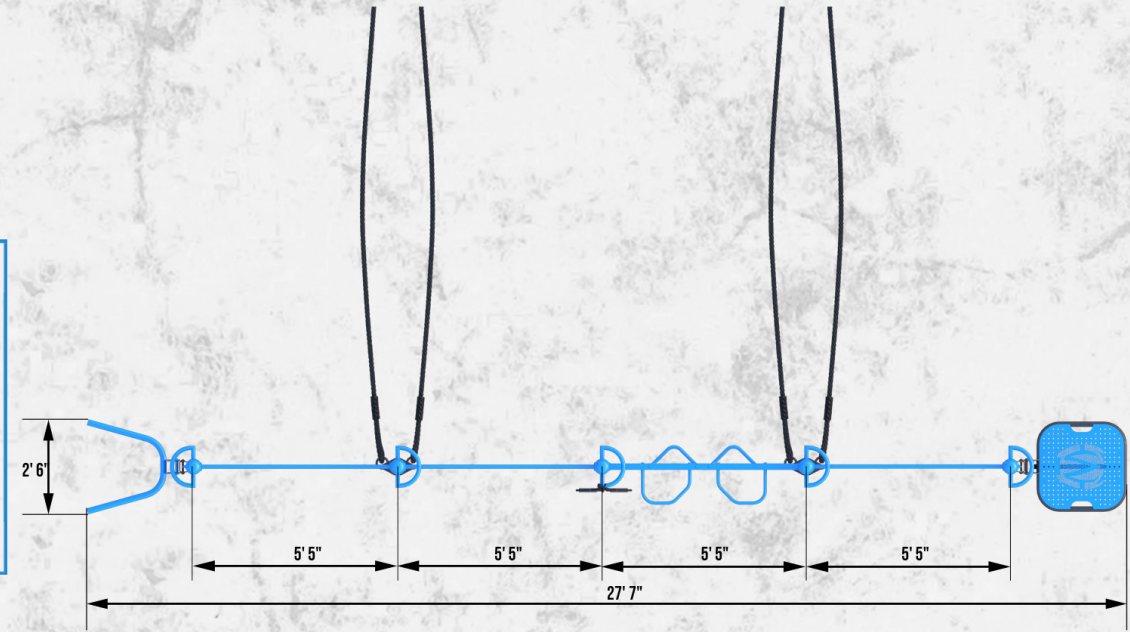

T-Rex InLine

FITNESS STATION™

- 01- Standard Post w' ADJ. Step
- 02- Pull-Up Bar
- 03- Standard Post w' Battle Rope
- 04- Ergo-Grip Pull-Up Bar
- 05- Standard Post w' Elevate Rope Trainer
- 06- Standard Post w' ADJ. Dip

BATTLE ROPES

TOP VIEW

DIP BARS

SIDE VIEW

NEW MOBILE TRAINER

TRY ME

MEET YOUR NEW MOBILE TRAINER

1. LOCATE QR CODE
2. SCAN THE QR WITH YOUR PHONE CAMERA
3. WATCH HOW-TO VIDEOS