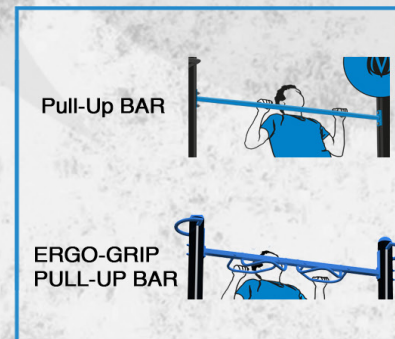

OR SCAN INSTRUCTIONAL DECALS FOR EVERY FITNESS STATION

<https://movestrongfit.com>

MoveStrongFit

MADE IN THE U.S.

Live Life. Move!

USE AT YOUR OWN R!

PULL-UP

ADJUSTABLE STEP

U.S. Patent No. D941407

T-Rex InLine

FITNESS STATION™

- 01-** Standard Post w' ADJ. Step
- 02-** PULL-UP BAR
- 03-** Standard Post w' Battle Rope
- 04-** ERGO-GRIP PULL-UP BAR
- 05-** Standard Post w' Elevate Rope Trainer
- 06-** Standard Post w' ADJ. Dip