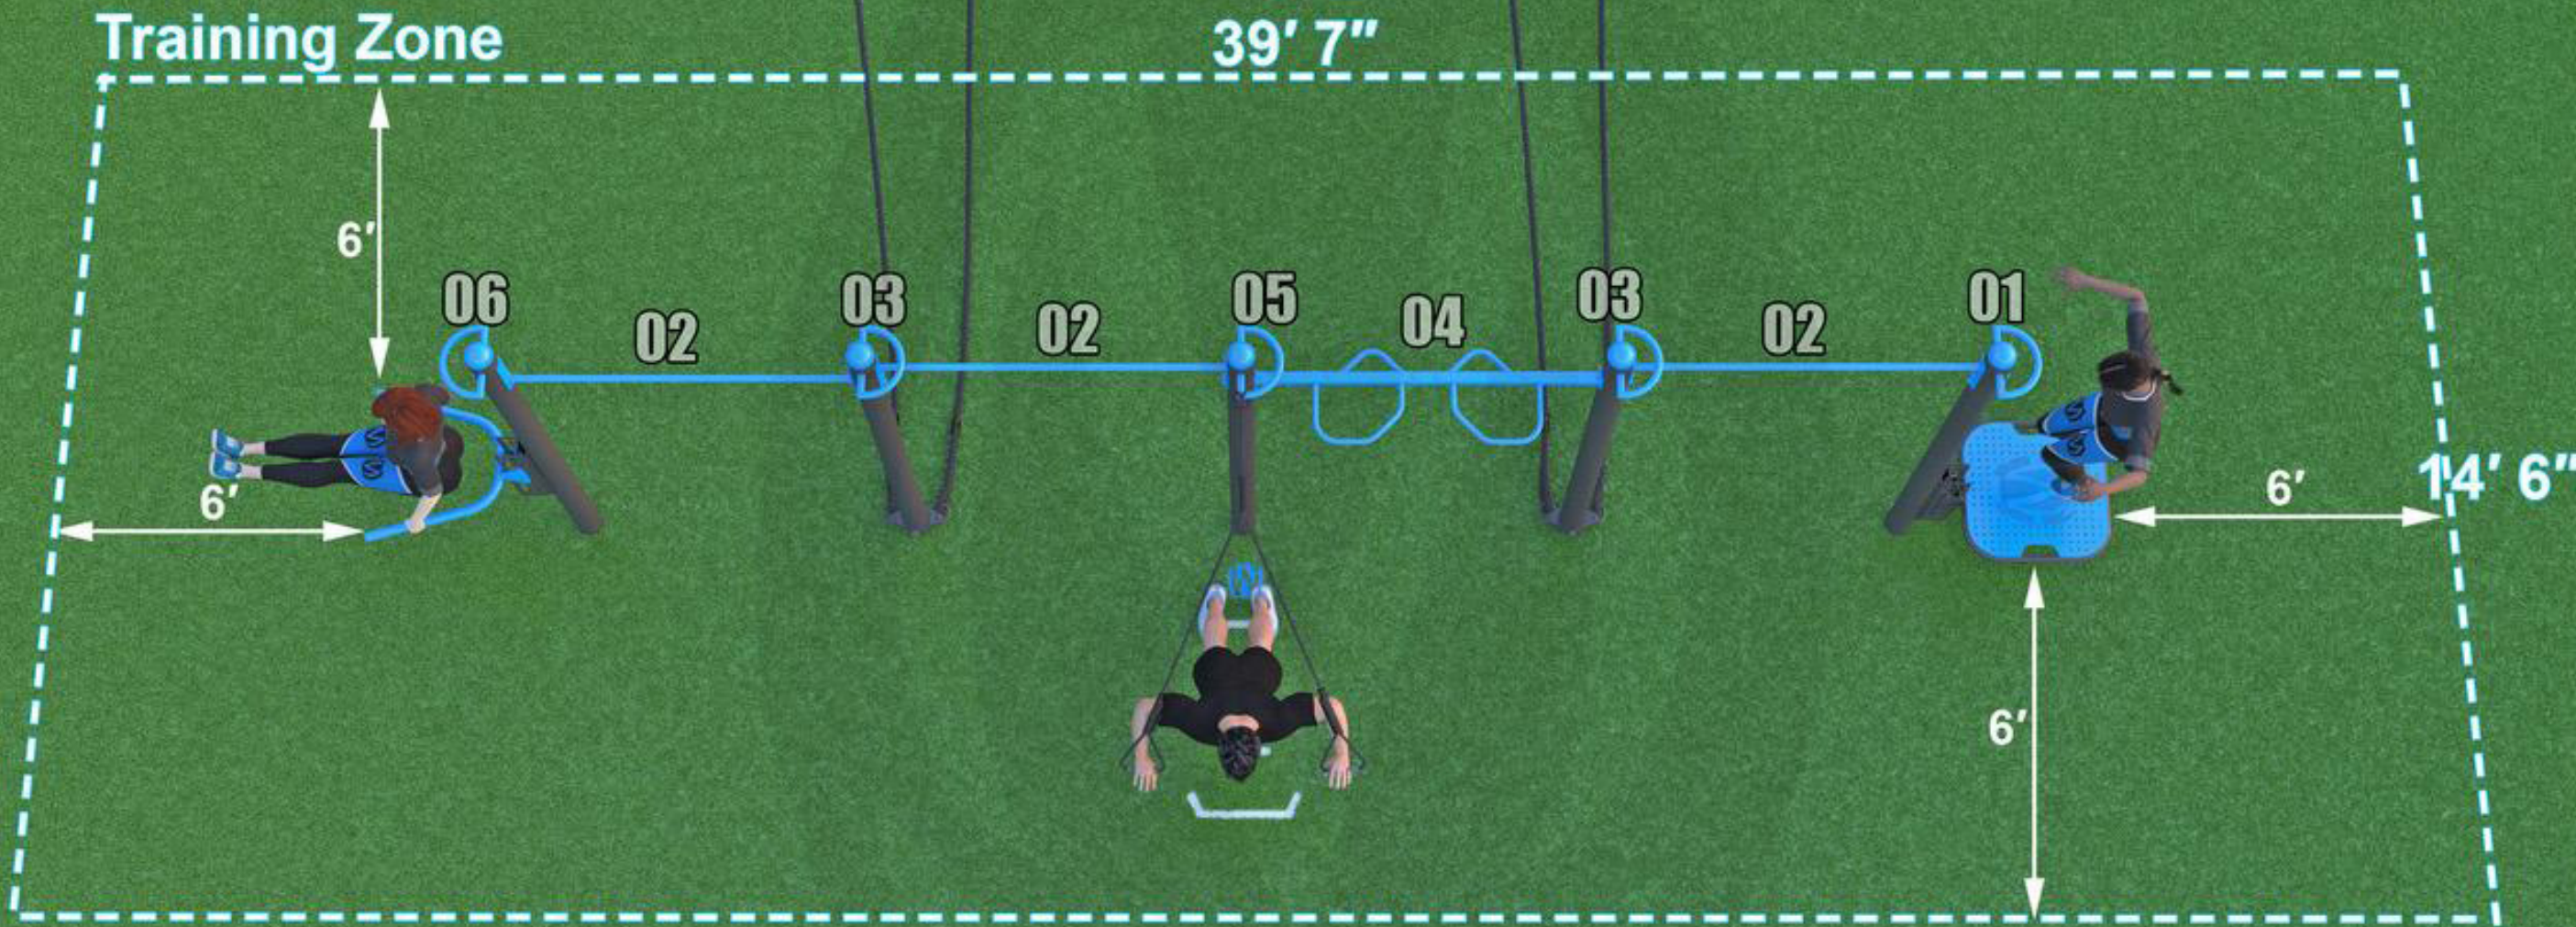

T-Rex InLine

FITNESS STATION™

- 01- Standard Post w' ADJ. Step
- 02- Pull-Up Bar
- 03- Standard Post w' Battle Rope
- 04- Ergo-Grip Pull-Up Bar
- 05- Standard Post w' Elevate Rope Trainer
- 06- Standard Post w' ADJ. Dip

OR SCAN INSTRUCTIONAL DECALS FOR EVERY FITNESS STATION

<https://movestrongfit.com>

MoveStrongFit

MADE IN THE U.S.

Live Life. Move!

USE AT YOUR OWN R!

PULL-UP

ADJUSTABLE STEP

U.S. Patent No. D941407

T-Rex InLine

FITNESS STATION™

- 01-** Standard Post w' ADJ. Step
- 02-** PULL-UP BAR
- 03-** Standard Post w' Battle Rope
- 04-** ERGO-GRIP PULL-UP BAR
- 05-** Standard Post w' Elevate Rope Trainer
- 06-** Standard Post w' ADJ. Dip