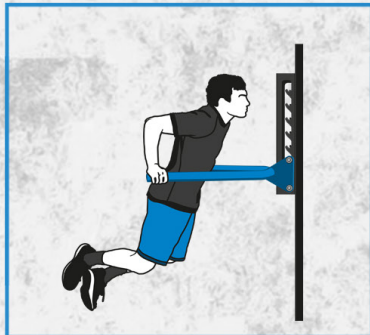

T-Rex InLine

FITNESS STATION™

- 01- Standard Post w' ADJ. Step
- 02- Pull-Up Bar
- 03- Standard Post w' Battle Rope
- 04- Ergo-Grip Pull-Up Bar
- 05- Standard Post w' Elevate Rope Trainer
- 06- Standard Post w' ADJ. Dip

BATTLE ROPES

TOP VIEW

DIP BARS

SIDE VIEW

NEW MOBILE TRAINER

TRY ME

MEET YOUR NEW MOBILE TRAINER

1. LOCATE QR CODE
2. SCAN THE QR WITH YOUR PHONE CAMERA
3. WATCH HOW-TO VIDEOS